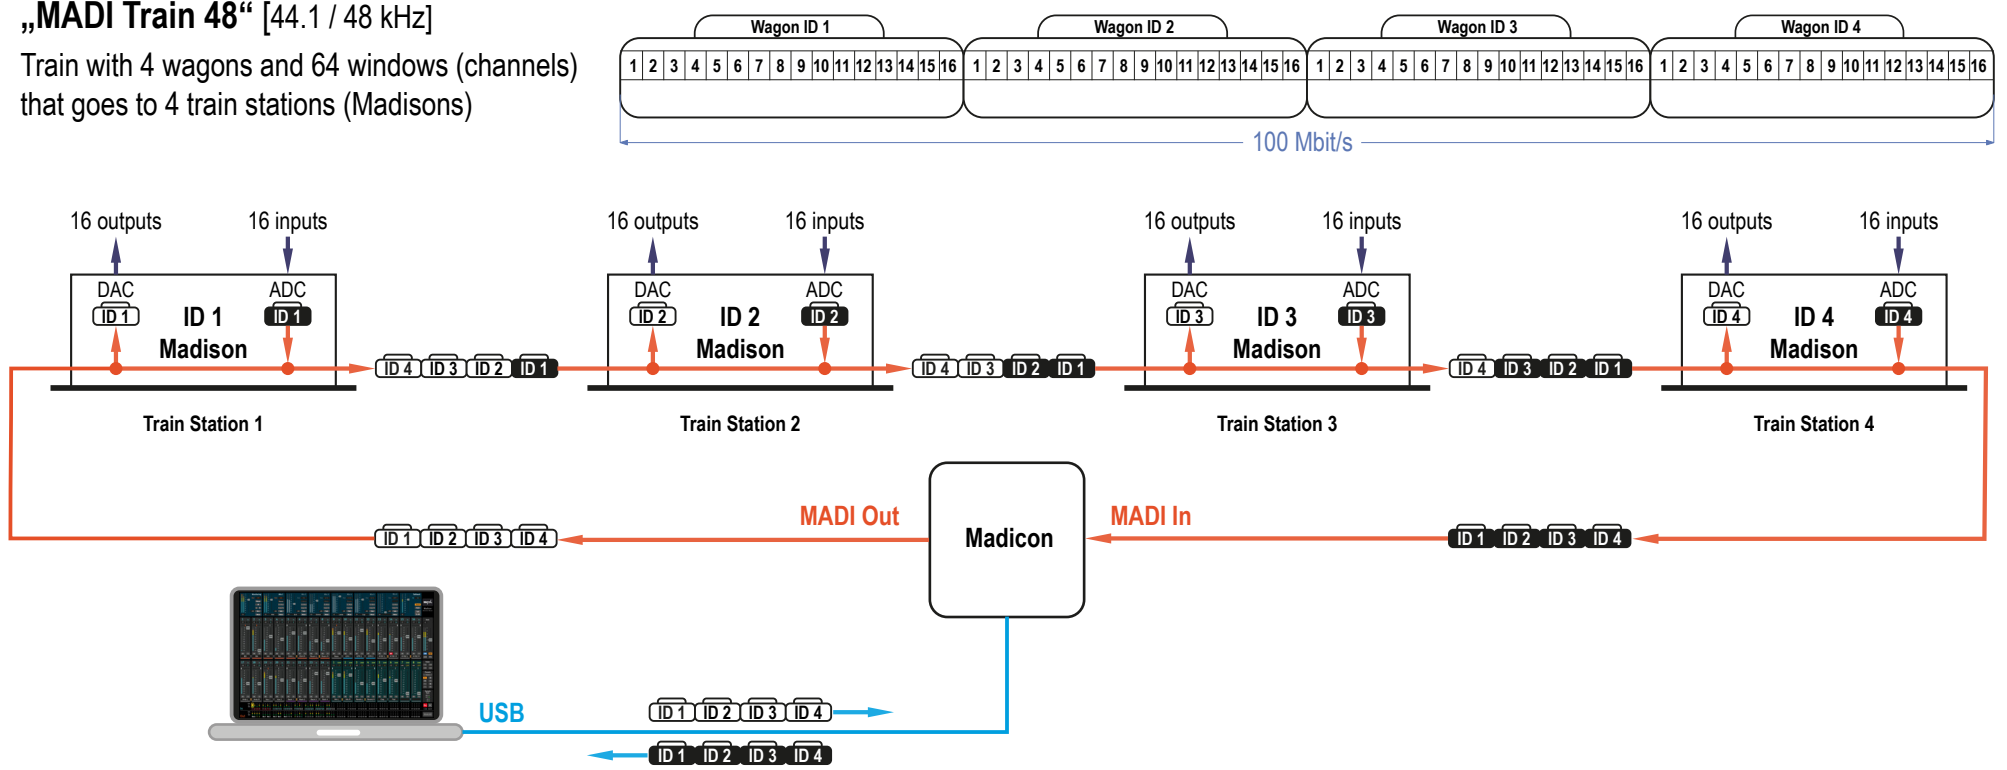

„MADI Train 48“ [44.1 / 48 kHz]

Train with 4 wagons and 64 windows (channels) that goes to 4 train stations (Madisons)

„MADI Train 96“ [88.2 / 96 kHz]

Train with 2 wagons and 32 windows (channels) that goes to 2 train stations (Madisons)

„MADI Train 192“ [176.4 / 192 kHz]

Train with 1 wagon and 16 windows (channels) that goes to 1 train station (Madison)