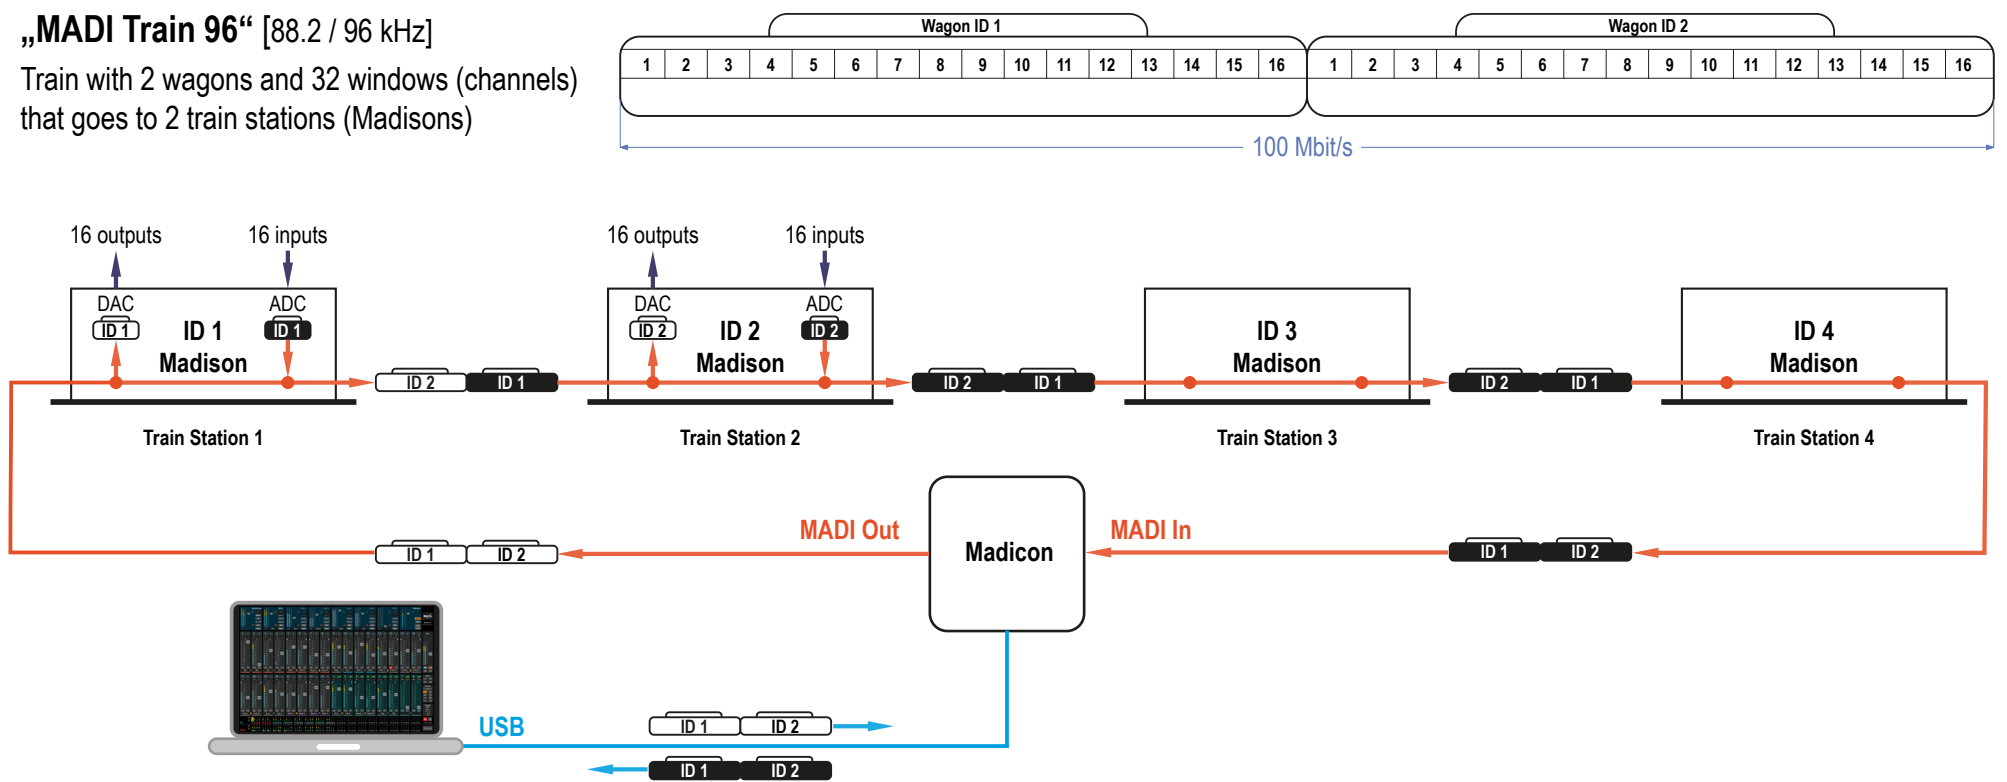

„MADI Train 48“ [44.1 / 48 kHz]

Train with 4 wagons and 64 windows (channels) that goes to 4 train stations (Madisons)

„MADI Train 96“ [88.2 / 96 kHz]

Train with 2 wagons and 32 windows (channels) that goes to 2 train stations (Madisons)

„MADI Train 192“ [176.4 / 192 kHz]

Train with 1 wagon and 16 windows (channels) that goes to 1 train station (Madison)